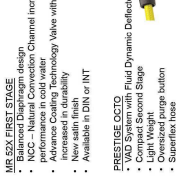

Fusion 52 Set