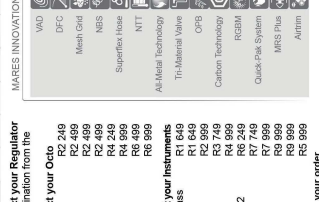

Select your own Set

SET SPECIAL	BCD	ROVER	PRESTIGE	BOAT	DRAGON	KAILA	RED DEVIL
REG		5 749	8 499	9 749	11 249	12 249	12 249
ROVER 15X		4 499	10 248	12 998	14 248	15 748	16 748
PRESTIGE 15X		6 499	12 248	14 998	16 248	17 748	18 748
LOOP 15X		6 499	12 248	14 998	16 248	17 748	18 748
ABYSS 52		8 999	14 748	17 498	19 748	20 248	21 248
FUSION 52X		9 999	15 748	18 498	19 748	21 248	22 248
RED DEVIL		11 499	17 248	19 998	21 248	22 748	23 748
FUSION 52		14 999	20 748	23 498	24 748	26 248	27 248