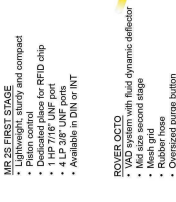

Rover 2S Set