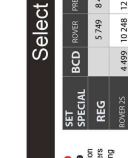

Mares Computers