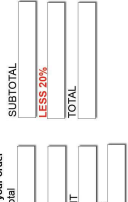

1. **STEP 1: Select your Regulator**
2. Choose your regulator from the list below
3. **STEP 2: Select your Octo**
4. Choose your octo from the list below
5. **STEP 3: Select your Instruments**
6. Choose your instruments from the list below
7. **STEP 4: Place your order**
8. BC & REG Total
9. OCTO
10. INSTRUMENT
11. COMPUTER
12. SUBTOTAL
13. LESS 20%
14. TOTAL