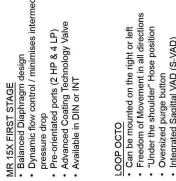

Loop 15X Set